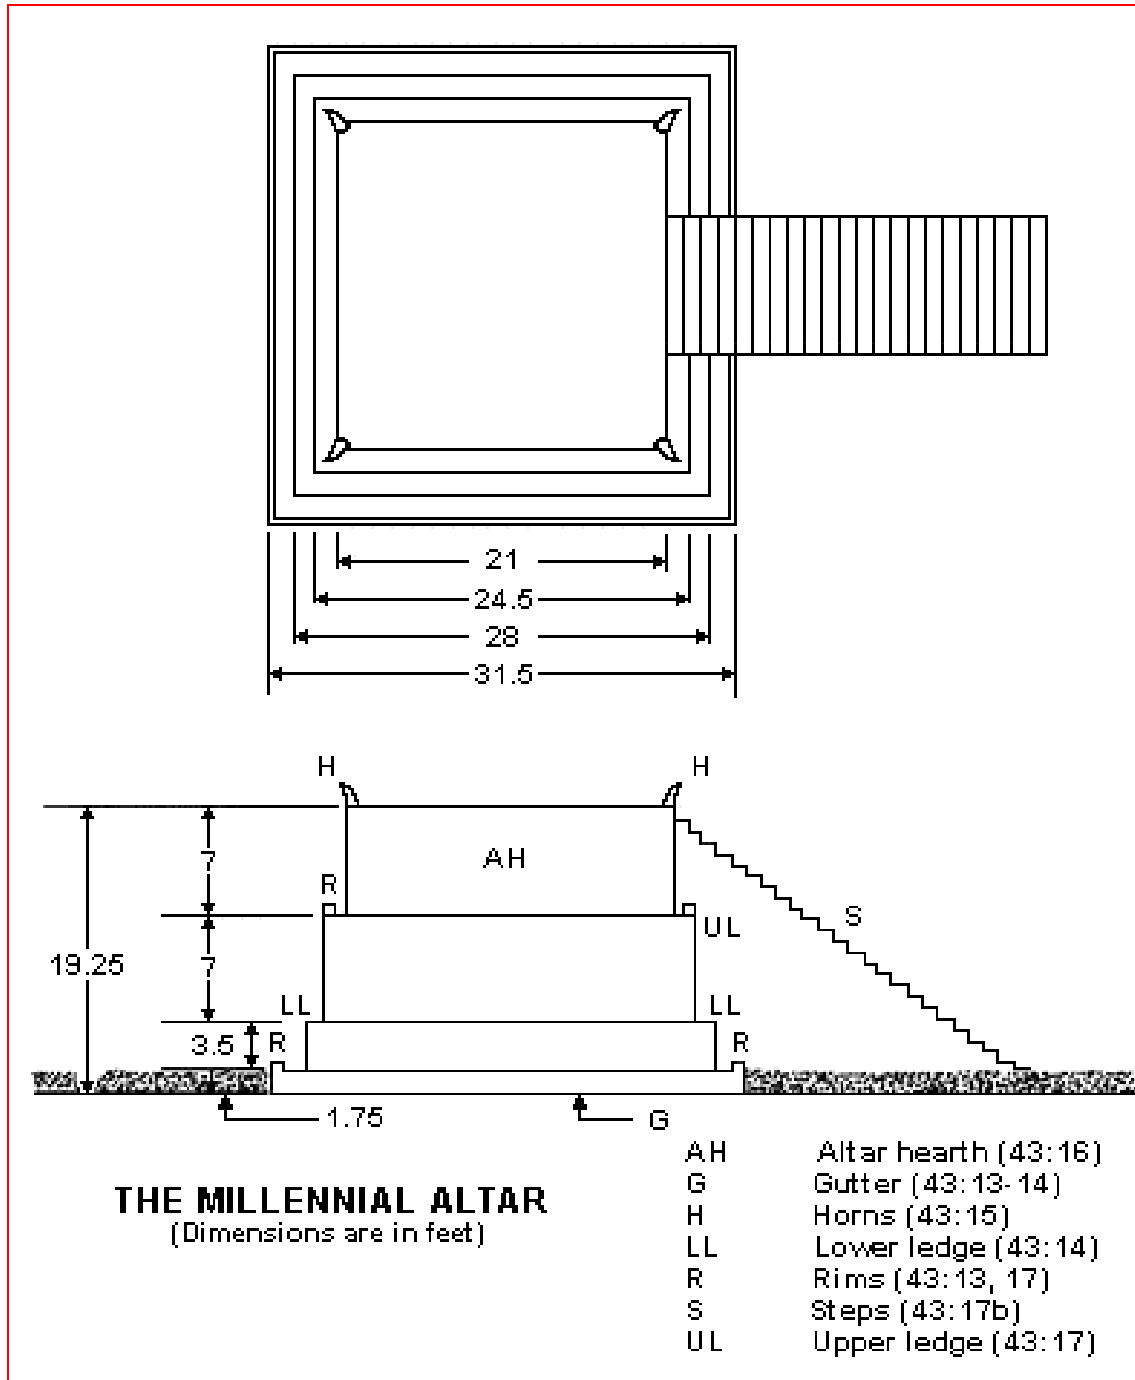

The Millennial Altar

Provided by: www.ChristianKonnections.com