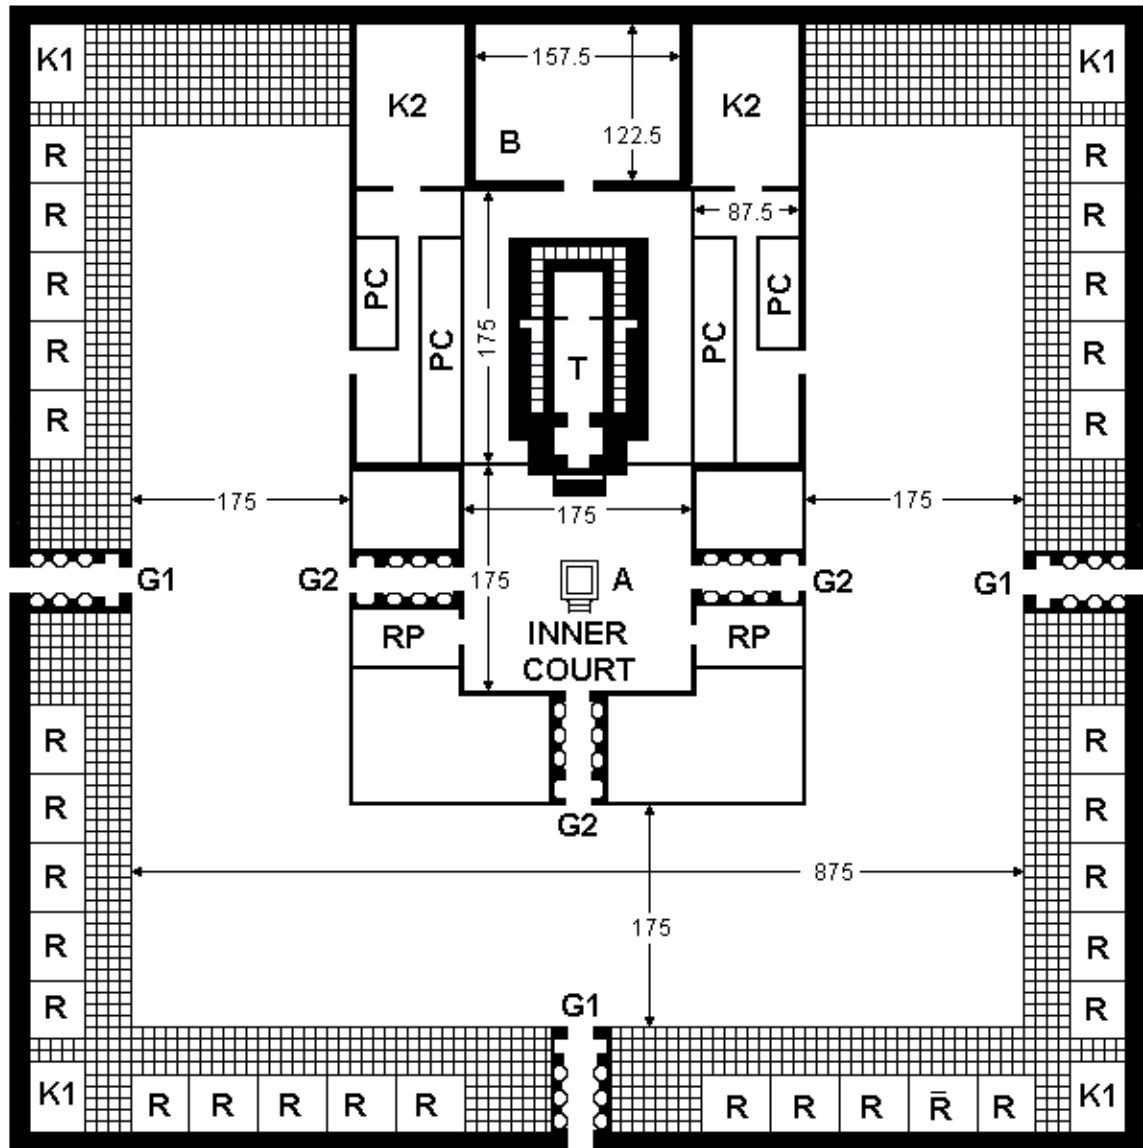

[The Entrance to Petra](#)

[The Gate to The Millennial Temple](#)

[The Millennial Temple Proper](#)

[The Millennial Temple](#)

[The Millennial Altar](#)

Tribal Encampment Position

The Ark of The Covenant

The Plan of the Tabernacle

The Tabernacle

The Furnishings of the Tabernacle and the Brazen Altar

The Golden Censor

The Golden Altar

The High Priest of Israel and His Garments

The High Priest of Israel

The Temple Area

The Temple Layout

Phylacteries

The Entrance to Petra

The Gate to The Millennial Temple

The Millennial Temple Proper

The Millennial Temple

The Millennial Temple

(Dimensions are in feet.)

- A Altar (43:13-17)
- B Building (function not explained) (41:12)
- G1 Outer Gates (40:8-17,20-27)
- G2 Inner Gates (40:28-37)
- K1 Kitchens for people's sacrifices (46:21-24)
- K2 Kitchens for priests (46:19-20)
- PC Priests' Chambers (42:1-14)
- R 30 Rooms in outer court (40:17)
- RP Rooms for ministering priests (40:44-47)
- T Temple proper (40:48 - 41:11,13-14,16-26)