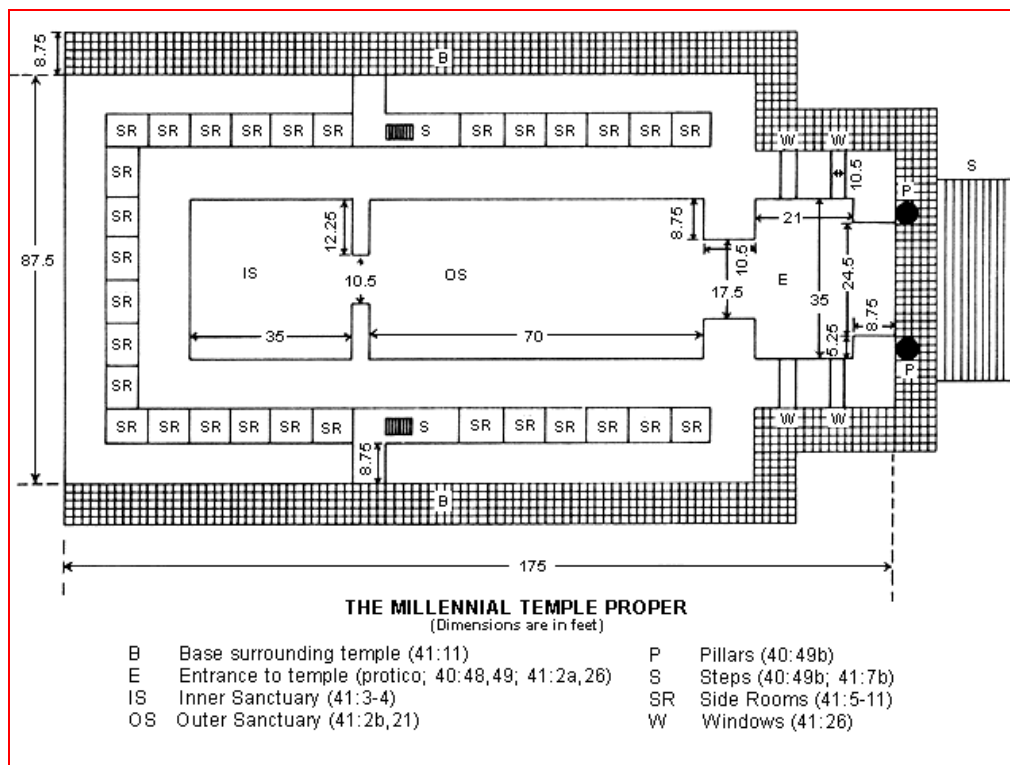

The Tabernacle

The Furnishings of the Tabernacle and the Brazen Altar

The Golden Censor

The Golden Altar

The High Priest of Israel and His Garments

The High Priest of Israel

The Temple Area

The Temple Layout

Phylacteries

The Entrance to Petra

The Gate to The Millennial Temple

The Millennial Temple Proper

The Millennial Temple

The Millennial Temple

(Dimensions are in feet.)

- A Altar (43:13-17)
- B Building (function not explained) (41:12)
- G1 Outer Gates (40:8-17,20-27)
- G2 Inner Gates (40:28-37)
- K1 Kitchens for people's sacrifices (46:21-24)
- K2 Kitchens for priests (46:19-20)
- PC Priests' Chambers (42:1-14)
- R 30 Rooms in outer court (40:17)
- RP Rooms for ministering priests (40:44-47)
- T Temple proper (40:48 - 41:11,13-14,16-26)