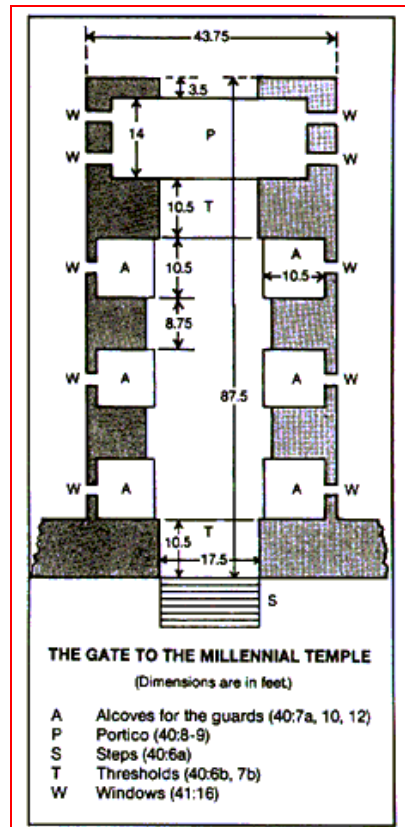

[The Entrance to Petra](#)

[The Gate to The Millennial Temple](#)

[The Millennial Temple Proper](#)

[The Millennial Temple](#)

[The Millennial Altar](#)

Tribal Encampment Position

The Ark of The Covenant

The Plan of the Tabernacle

The Tabernacle

The Furnishings of the Tabernacle and the Brazen Altar

The Golden Censor

The Golden Altar

The High Priest of Israel and His Garments

The High Priest of Israel

The Temple Area

The Temple Layout

Phylacteries

The Entrance to Petra

The Gate to The Millennial Temple

The Millennial Temple Proper

The Millennial Temple

The Millennial Temple

(Dimensions are in feet.)

- A Altar (43:13-17)
- B Building (function not explained) (41:12)
- G1 Outer Gates (40:8-17,20-27)
- G2 Inner Gates (40:28-37)
- K1 Kitchens for people's sacrifices (46:21-24)
- K2 Kitchens for priests (46:19-20)
- PC Priests' Chambers (42:1-14)
- R 30 Rooms in outer court (40:17)
- RP Rooms for ministering priests (40:44-47)
- T Temple proper (40:48 - 41:11,13-14,16-26)