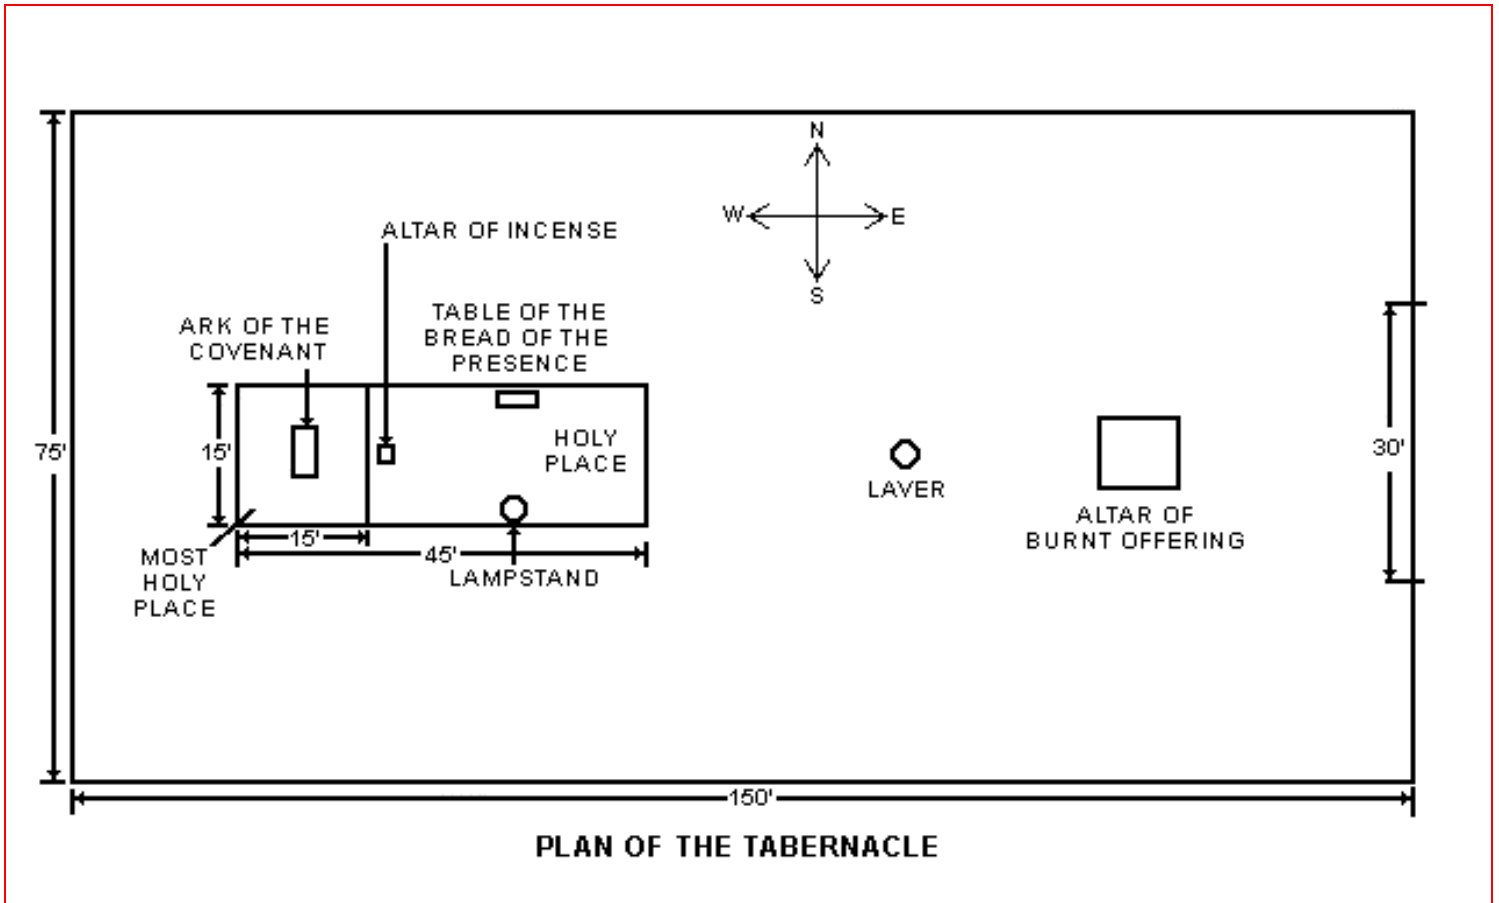

[The Entrance to Petra](#)

[The Gate to The Millennial Temple](#)

[The Millennial Temple Proper](#)

[The Millennial Temple](#)

[The Millennial Altar](#)

Tribal Encampment Position

The Ark of The Covenant

The Plan of the Tabernacle

The Tabernacle

The Furnishings of the Tabernacle and the Brazen Altar

The Golden Censor

The Golden Altar

The High Priest of Israel and His Garments

The High Priest of Israel

The Temple Area

The Temple Layout

Phylacteries

The Entrance to Petra

The Gate to The Millennial Temple

The Millennial Temple Proper

The Millennial Temple

The Millennial Temple

(Dimensions are in feet.)

- A Altar (43:13-17)
- B Building (function not explained) (41:12)
- G1 Outer Gates (40:8-17,20-27)
- G2 Inner Gates (40:28-37)
- K1 Kitchens for people's sacrifices (46:21-24)
- K2 Kitchens for priests (46:19-20)
- PC Priests' Chambers (42:1-14)
- R 30 Rooms in outer court (40:17)
- RP Rooms for ministering priests (40:44-47)
- T Temple proper (40:48 - 41:11,13-14,16-26)