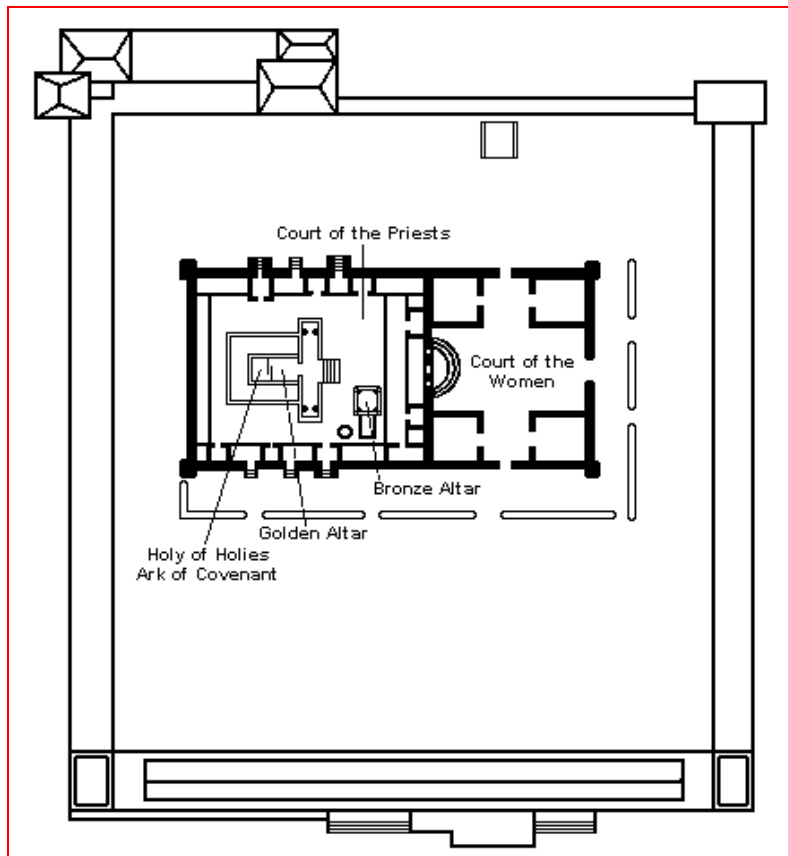

[The Entrance to Petra](#)

[The Gate to The Millennial Temple](#)

[The Millennial Temple Proper](#)

[The Millennial Temple](#)

[The Millennial Altar](#)

Tribal Encampment Position

The Ark of The Covenant

The Plan of the Tabernacle

The Tabernacle

The Furnishings of the Tabernacle and the Brazen Altar

The Golden Censor

The Golden Altar

The High Priest of Israel and His Garments

The High Priest of Israel

The Temple Area

The Temple Layout

Phylacteries

The Entrance to Petra

The Gate to The Millennial Temple

The Millennial Temple Proper

The Millennial Temple

The Millennial Temple

(Dimensions are in feet.)

- A Altar (43:13-17)
- B Building (function not explained) (41:12)
- G1 Outer Gates (40:8-17,20-27)
- G2 Inner Gates (40:28-37)
- K1 Kitchens for people's sacrifices (46:21-24)
- K2 Kitchens for priests (46:19-20)
- PC Priests' Chambers (42:1-14)
- R 30 Rooms in outer court (40:17)
- RP Rooms for ministering priests (40:44-47)
- T Temple proper (40:48 - 41:11,13-14,16-26)