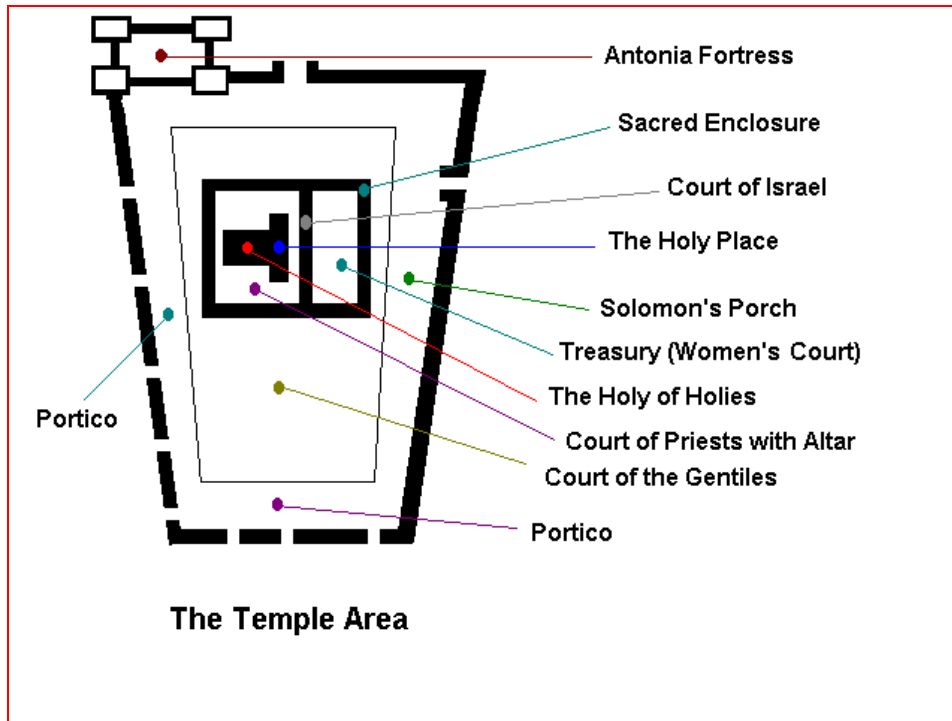

[The Entrance to Petra](#)

[The Gate to The Millennial Temple](#)

[The Millennial Temple Proper](#)

[The Millennial Temple](#)

[The Millennial Altar](#)

Tribal Encampment Position

The Ark of The Covenant

The Plan of the Tabernacle

The Tabernacle

The Furnishings of the Tabernacle and the Brazen Altar

The Golden Censor

The Golden Altar

The High Priest of Israel and His Garments

The High Priest of Israel

The Temple Area

The Temple Layout

Phylacteries

The Entrance to Petra

The Gate to The Millennial Temple

The Millennial Temple Proper

The Millennial Temple

The Millennial Temple

(Dimensions are in feet.)

- A Altar (43:13-17)
- B Building (function not explained) (41:12)
- G1 Outer Gates (40:8-17,20-27)
- G2 Inner Gates (40:28-37)
- K1 Kitchens for people's sacrifices (46:21-24)
- K2 Kitchens for priests (46:19-20)
- PC Priests' Chambers (42:1-14)
- R 30 Rooms in outer court (40:17)
- RP Rooms for ministering priests (40:44-47)
- T Temple proper (40:48 - 41:11,13-14,16-26)