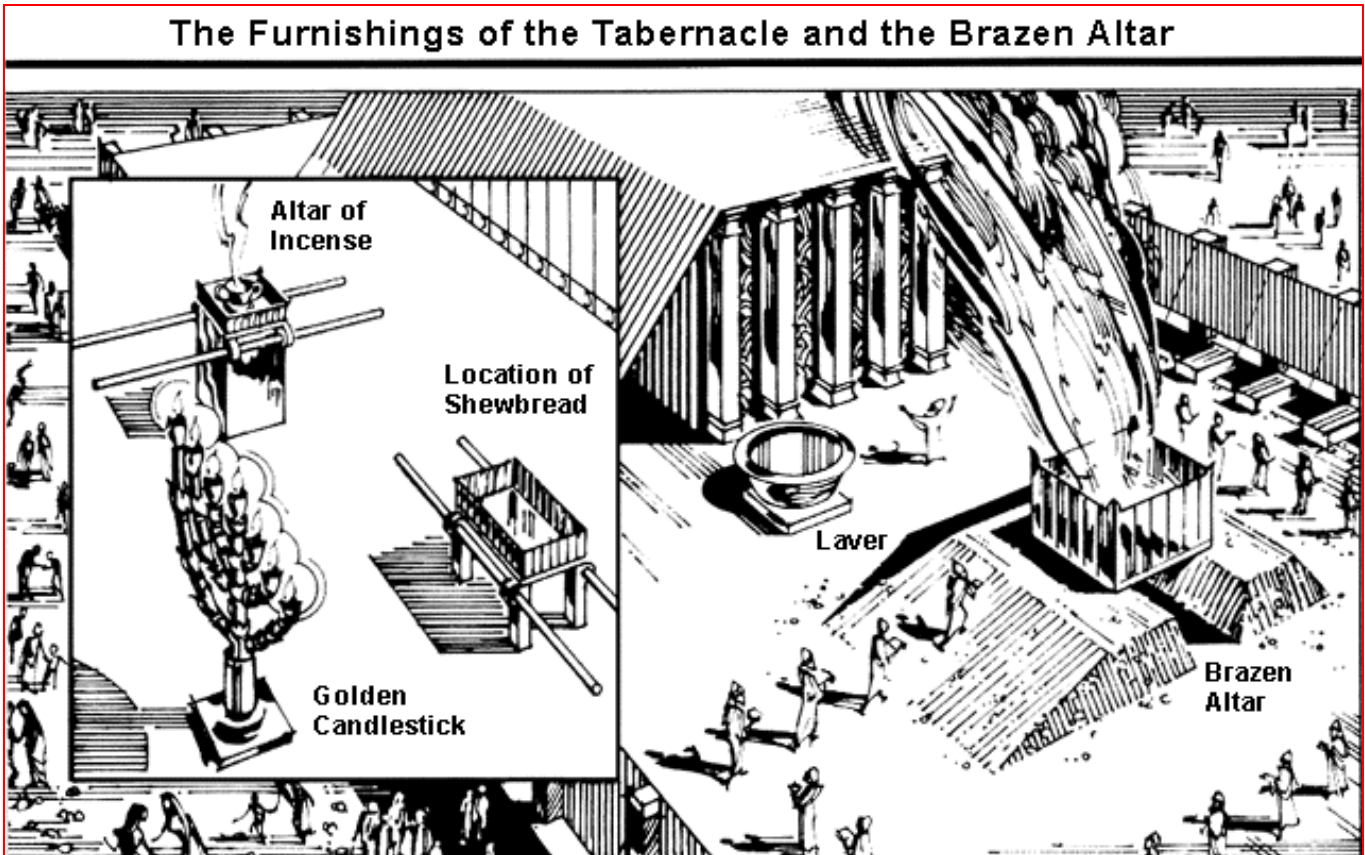

[The Entrance to Petra](#)

[The Gate to The Millennial Temple](#)

[The Millennial Temple Proper](#)

[The Millennial Temple](#)

[The Millennial Altar](#)

Tribal Encampment Position

The Ark of The Covenant

The Plan of the Tabernacle

The Tabernacle

The Furnishings of the Tabernacle and the Brazen Altar

The Golden Censor

The Golden Altar

The High Priest of Israel and His Garments

The High Priest of Israel

The Temple Area

The Temple Layout

Phylacteries

The Entrance to Petra

The Gate to The Millennial Temple

The Millennial Temple Proper

The Millennial Temple

The Millennial Temple

(Dimensions are in feet.)

- A Altar (43:13-17)
- B Building (function not explained) (41:12)
- G1 Outer Gates (40:8-17,20-27)
- G2 Inner Gates (40:28-37)
- K1 Kitchens for people's sacrifices (46:21-24)
- K2 Kitchens for priests (46:19-20)
- PC Priests' Chambers (42:1-14)
- R 30 Rooms in outer court (40:17)
- RP Rooms for ministering priests (40:44-47)
- T Temple proper (40:48 - 41:11,13-14,16-26)